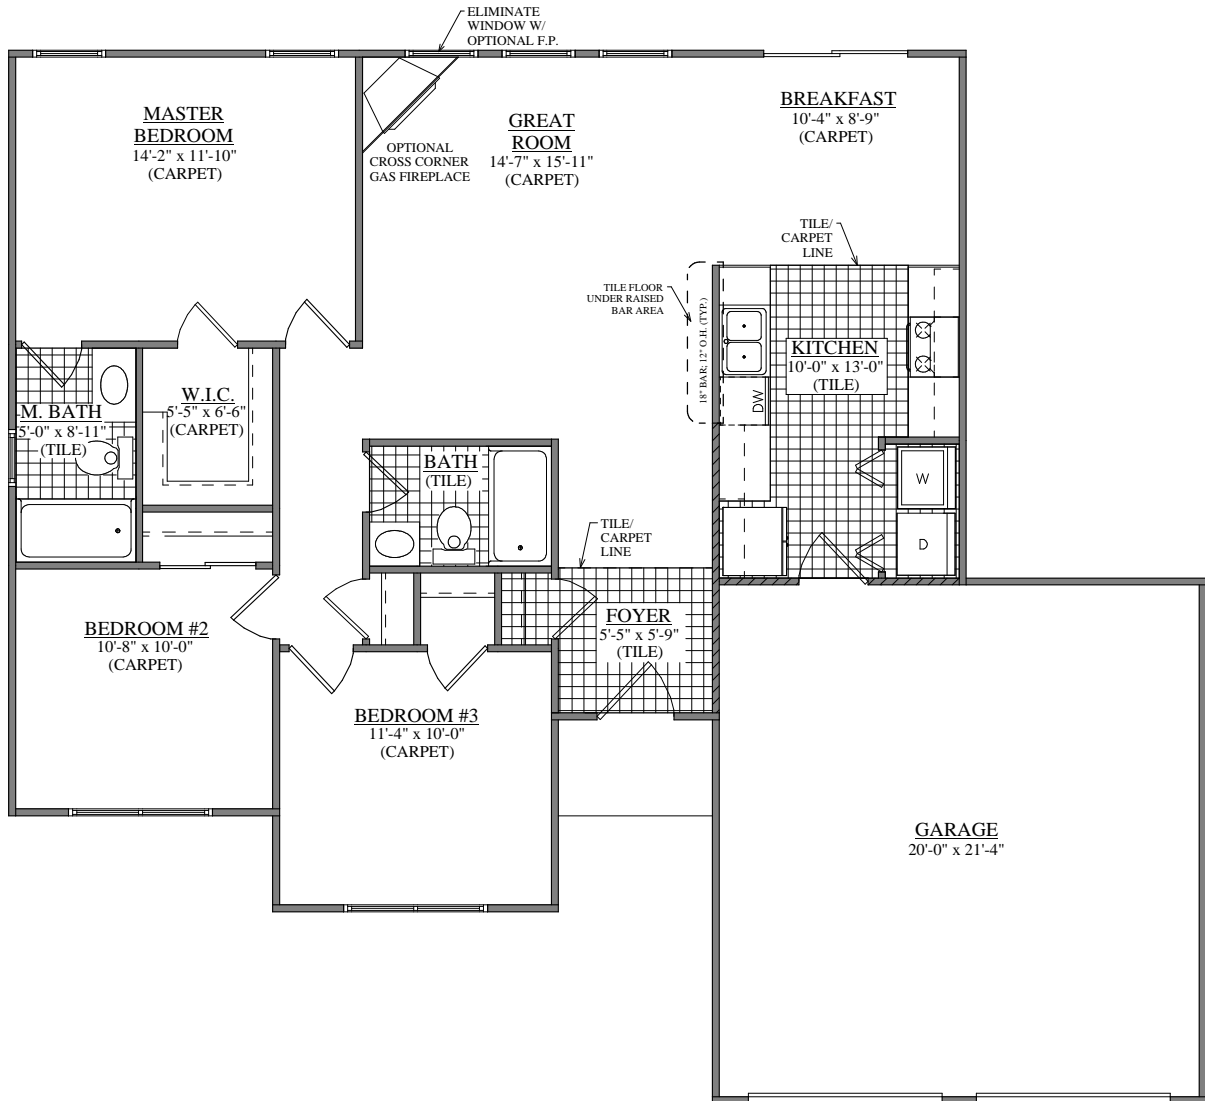

FRONT ELEVATION
FORINO - THE EDISTO (S.C. #11)
1189 SQ.FT.

FIRST FLOOR PLAN
FORINO - SOUTH CAROLINA XI