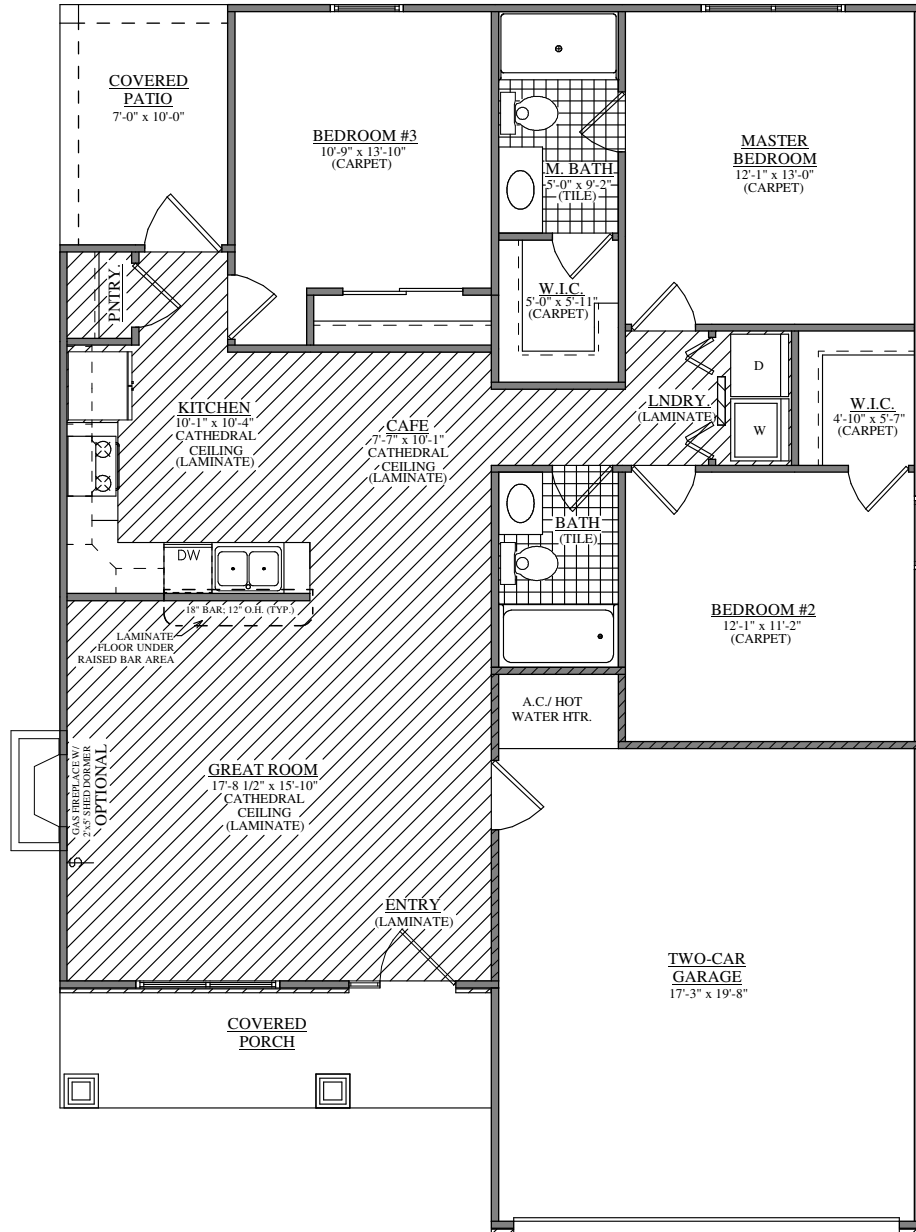

FRONT ELEVATION
FORINO - THE COOPER (S.C. #12)
1209 SQ.FT.

FIRST FLOOR PLAN
FORINO - THE COOPER (S.C.#12)