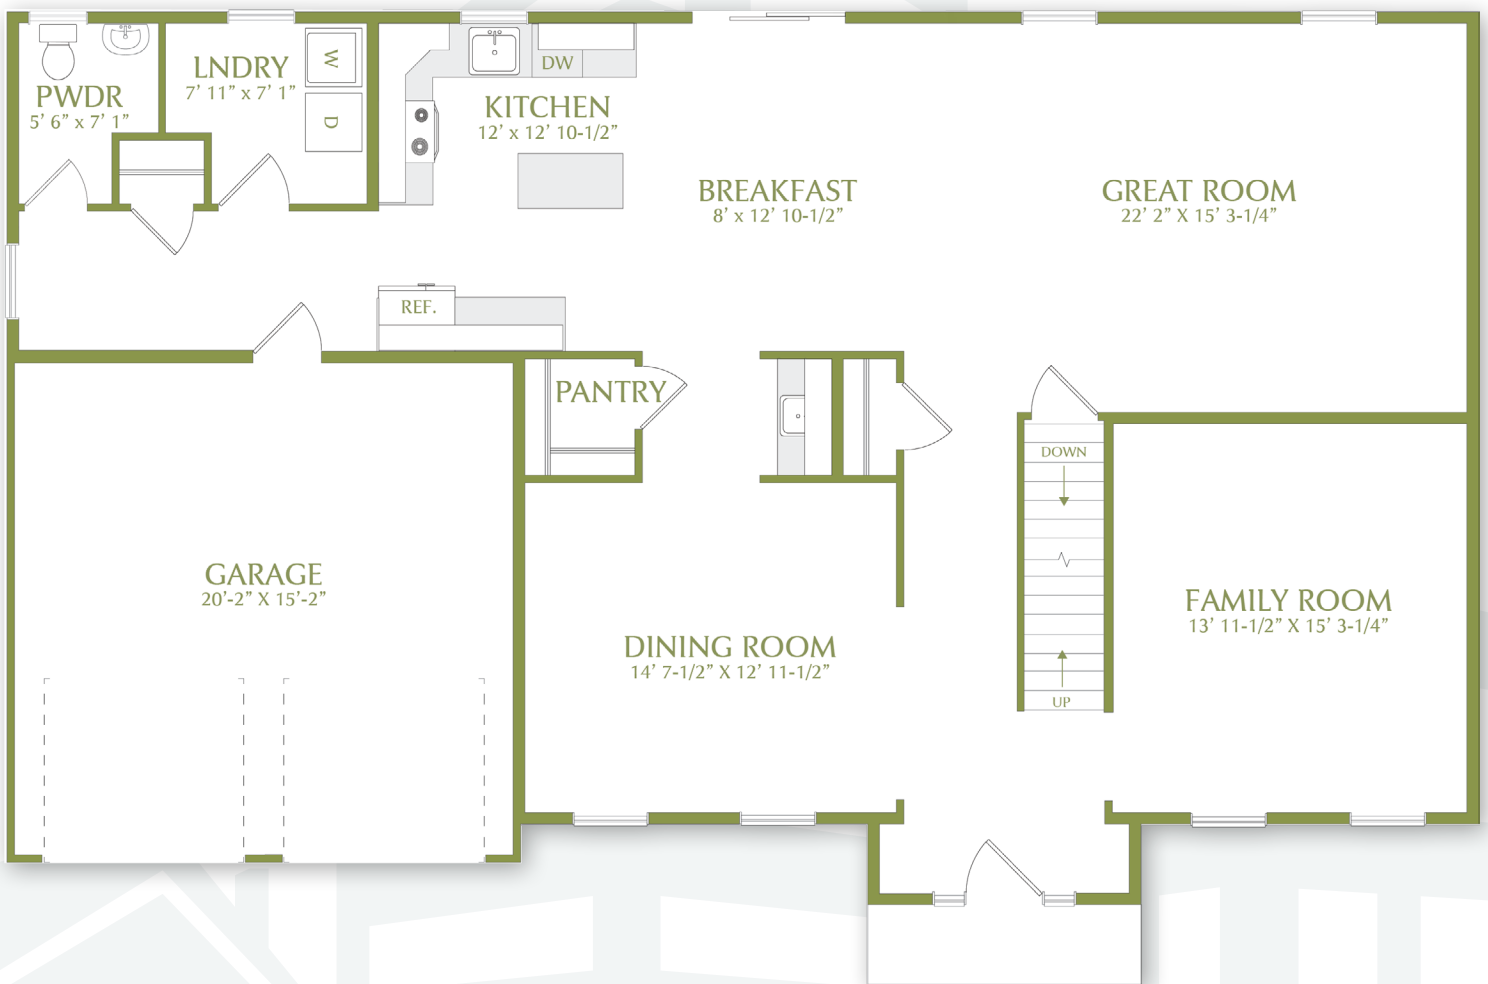

THE CELIA

4 Bedrooms
2.5 Bathrooms
2,728 Square Feet

Renderings, specifications and elevations are conceptionally drawn and believed to be correct at the time of publication. Floor plans, dimensions, doors, windows, and exterior selections may vary per elevation. Options and variations may be available at an additional cost. Forino Co., L.P. reserves the right to make changes to designs and specifications, without obligation or prior notice. Please contact our Sales Office for further information.

Forino.com

THE CELIA

4 Bedrooms
2.5 Bathrooms
2,728 Square Feet

First Floor

THE CELIA

4 Bedrooms
2.5 Bathrooms
2,728 Square Feet

Second Floor