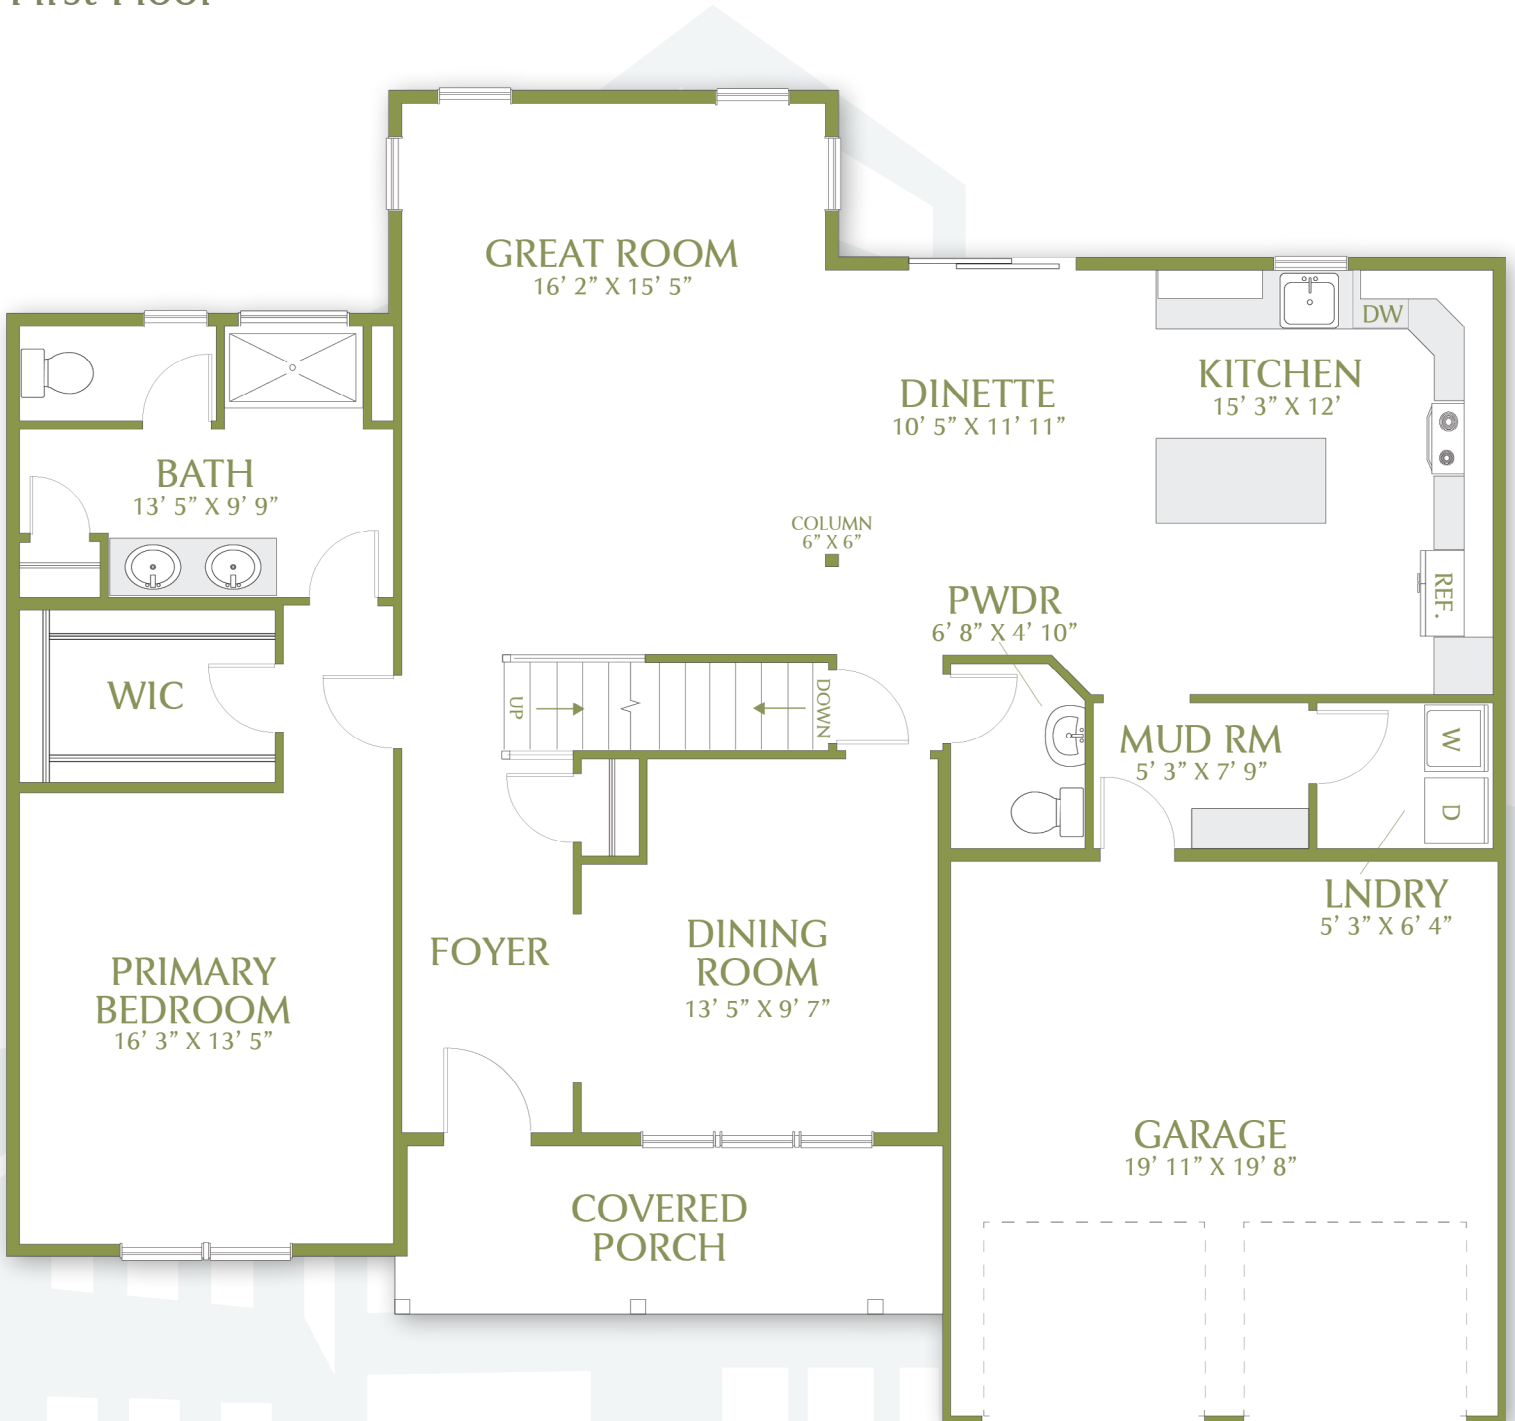

THE NANTUCKET

4 Bedrooms
2.5 Bathrooms
2,555 Square Feet

Renderings, specifications and elevations are conceptionally drawn and believed to be correct at the time of publication. Floor plans, dimensions, doors, windows, and exterior selections may vary per elevation. Options and variations may be available at an additional cost. Forino Co., L.P. reserves the right to make changes to designs and specifications, without obligation or prior notice. Please contact our Sales Office for further information.

Forino.com

THE NANTUCKET

4 Bedrooms
2.5 Bathrooms
2,555 Square Feet

First Floor

THE NANTUCKET

4 Bedrooms
2.5 Bathrooms
2,555 Square Feet

Second Floor