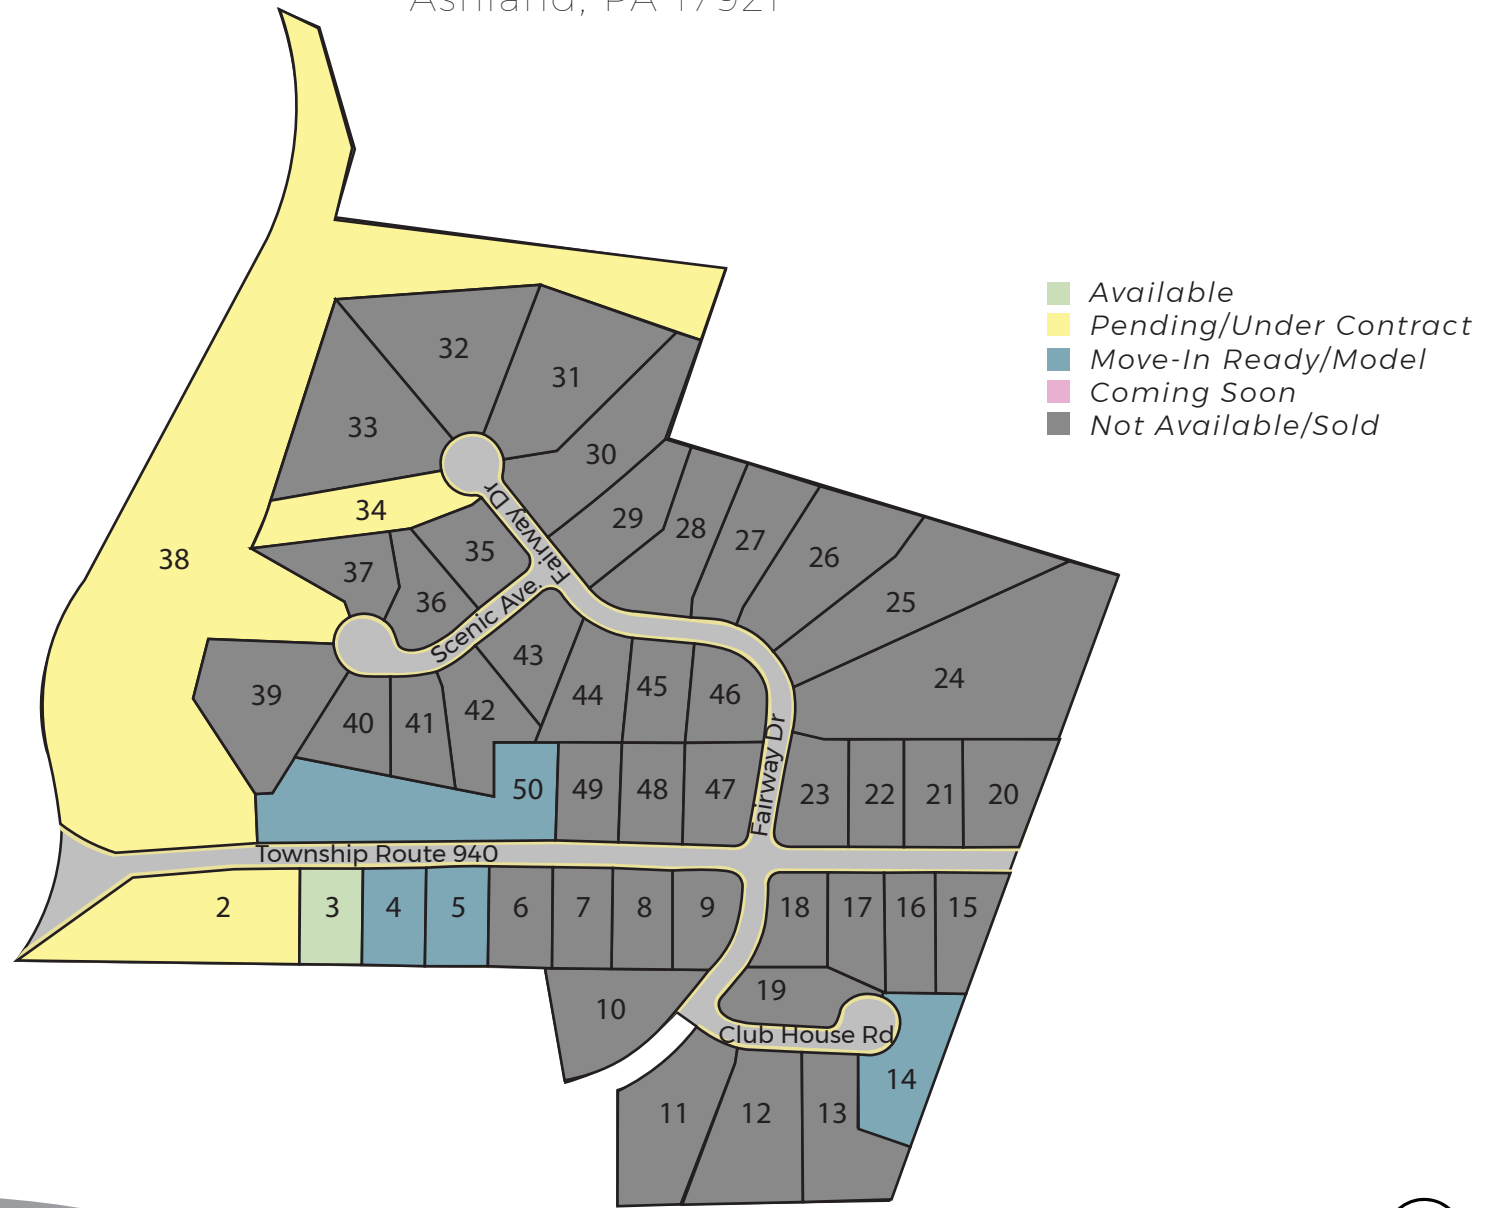

Country Club Estates

Ashland, PA 17921

Please note the map is a drawing of the community and is used for display purposes only. Subject to change without notification.
Contact a Sales Representative for more information.