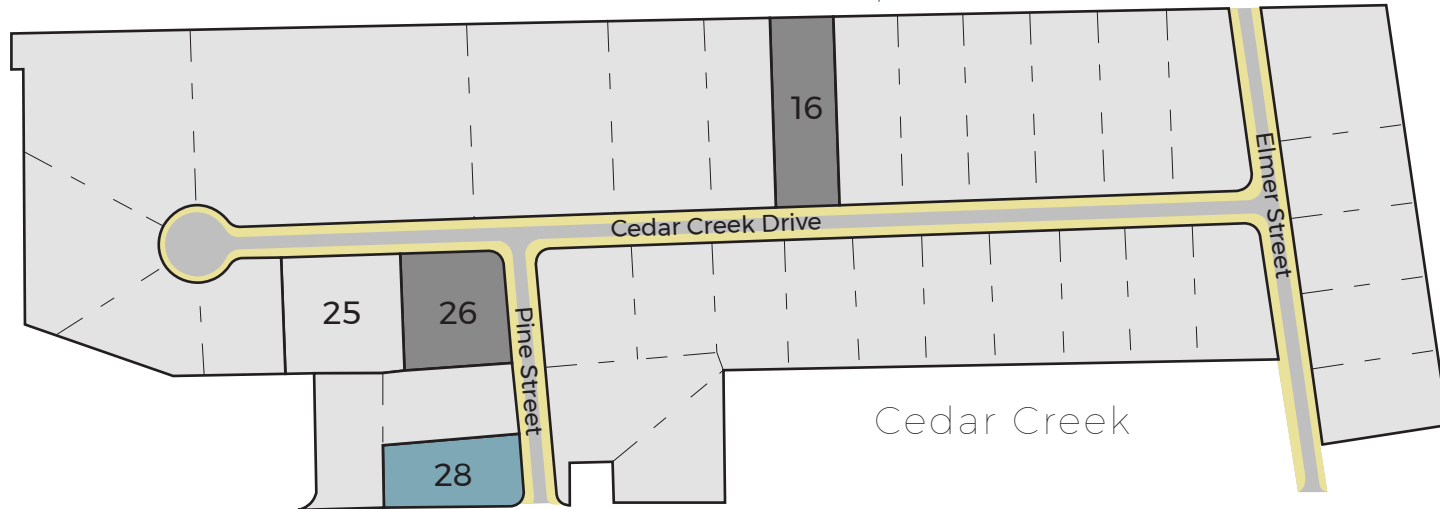

Cedar Creek Estates & Laurel Street

Ashland, PA 17921

- Available
- Pending/Under Contract
- QUICK DELIVERY
- Model Home
- Not Available/Sold

Please note the map is a drawing of the community and is used for display purposes only. Subject to change without notification. Contact a Sales Representative for more information.