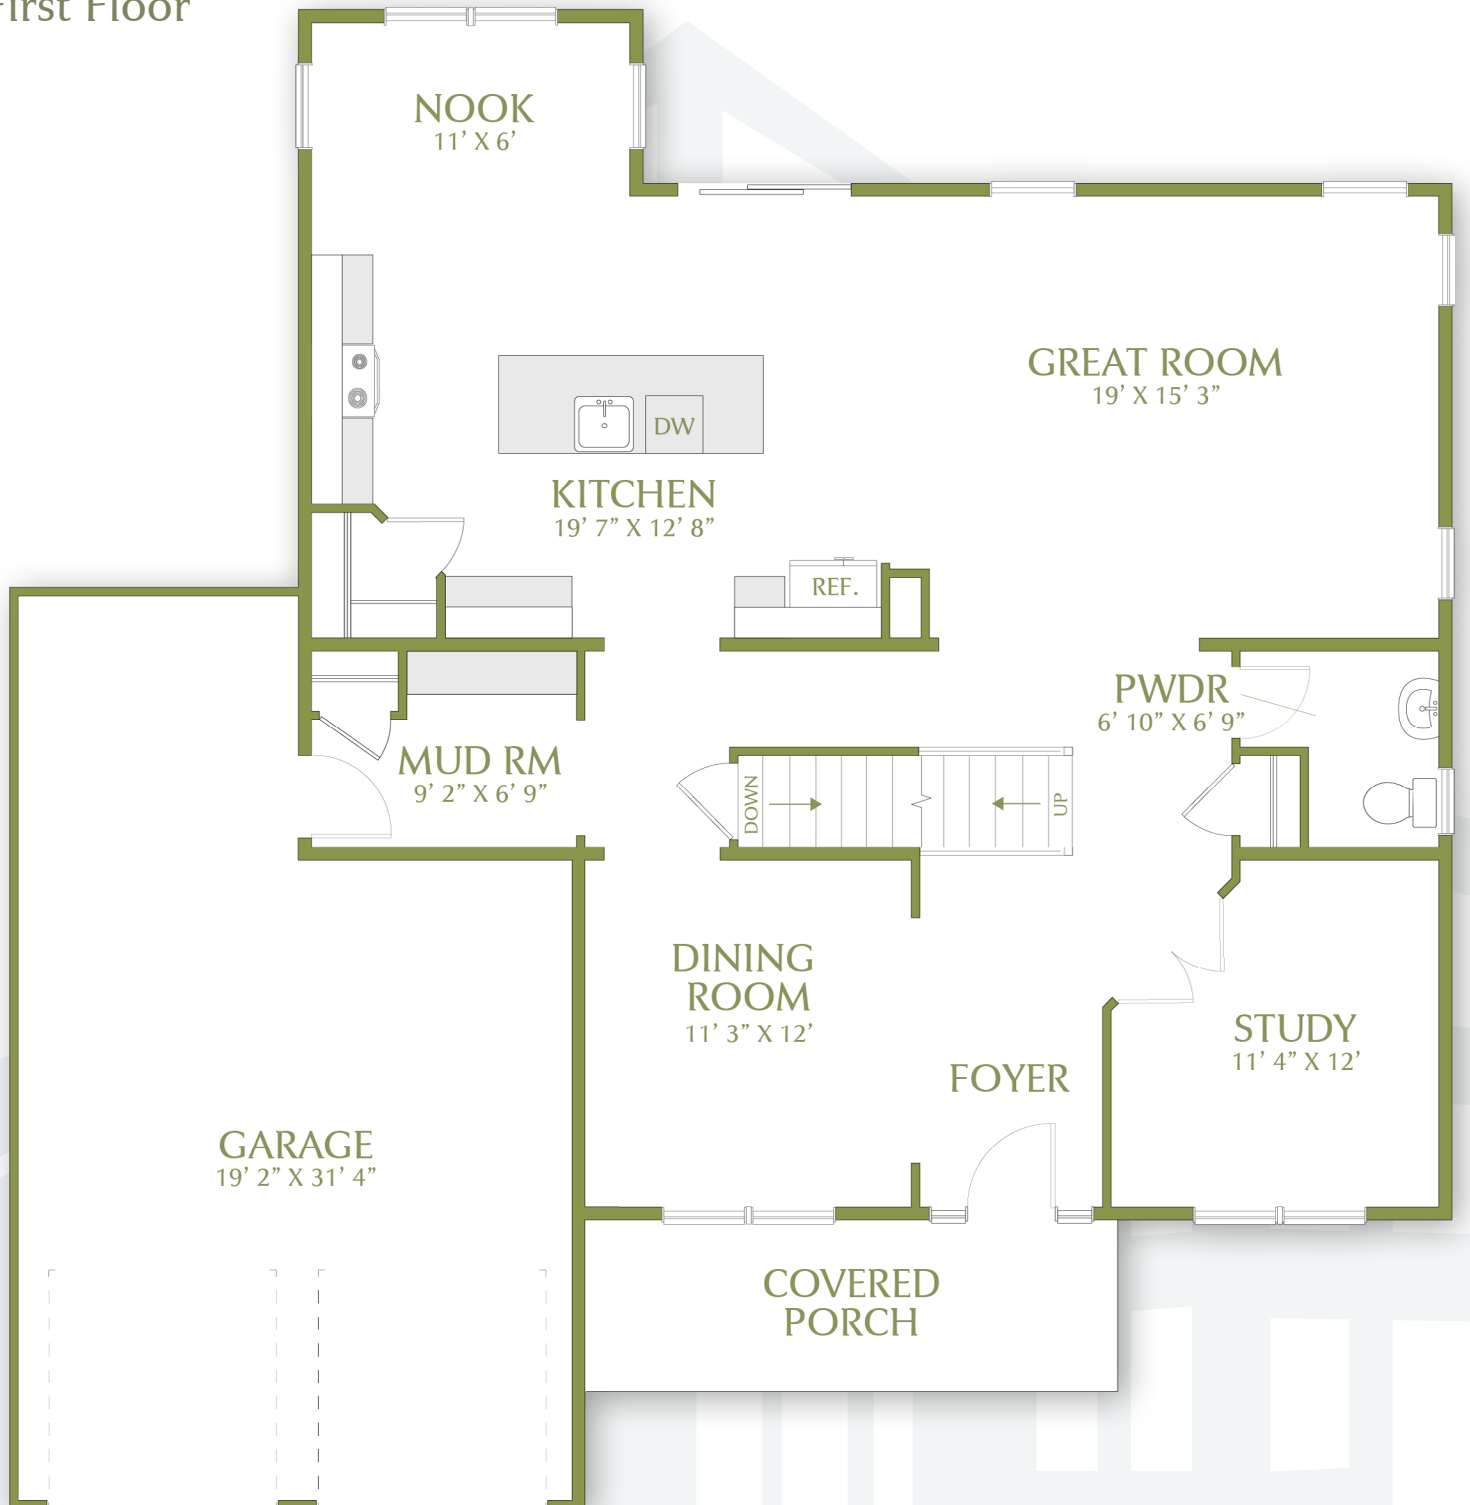

# THE ROMAN

---

4 Bedrooms  
2.5 Bathrooms  
2,948 Square Feet

Renderings, specifications and elevations are conceptionally drawn and believed to be correct at the time of publication. Floor plans, dimensions, doors, windows, and exterior selections may vary per elevation. Options and variations may be available at an additional cost. Forino Co., L.P. reserves the right to make changes to designs and specifications, without obligation or prior notice. Please contact our Sales Office for further information.

# THE ROMAN

4 Bedrooms  
2.5 Bathrooms  
2,948 Square Feet

## First Floor

## Second Floor