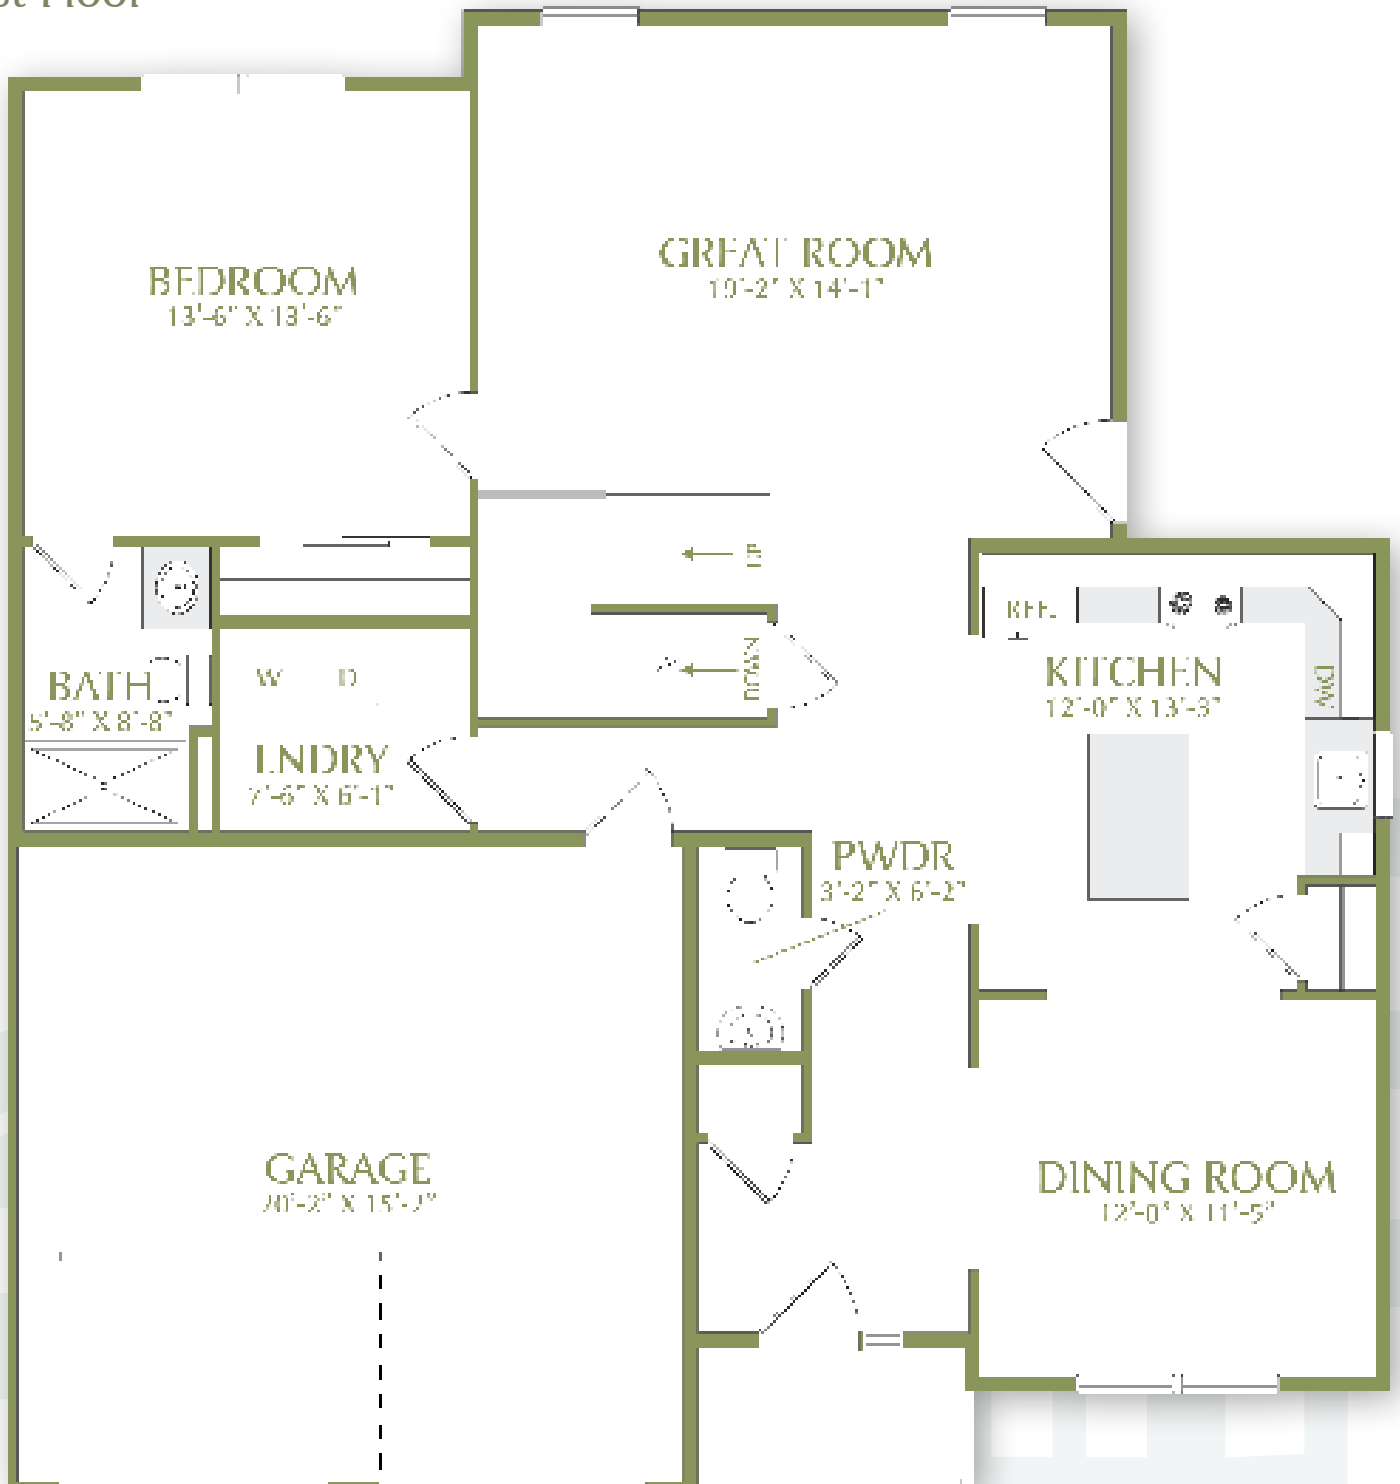

# THE IOWA

---

4 Bedrooms  
3.5 Bathrooms  
2,204 Square Feet

Renderings, specifications and elevations are conceptionally drawn and believed to be correct at the time of publication. Floor plans, dimensions, doors, windows, and exterior selections may vary per elevation. Options and variations may be available at an additional cost. Forino Co., L.P. reserves the right to make changes to designs and specifications, without obligation or prior notice. Please contact our Sales Office for further information.

## First Floor

# THE IOWA

4 Bedrooms  
3.5 Bathrooms  
2,204 Square Feet

## Second Floor