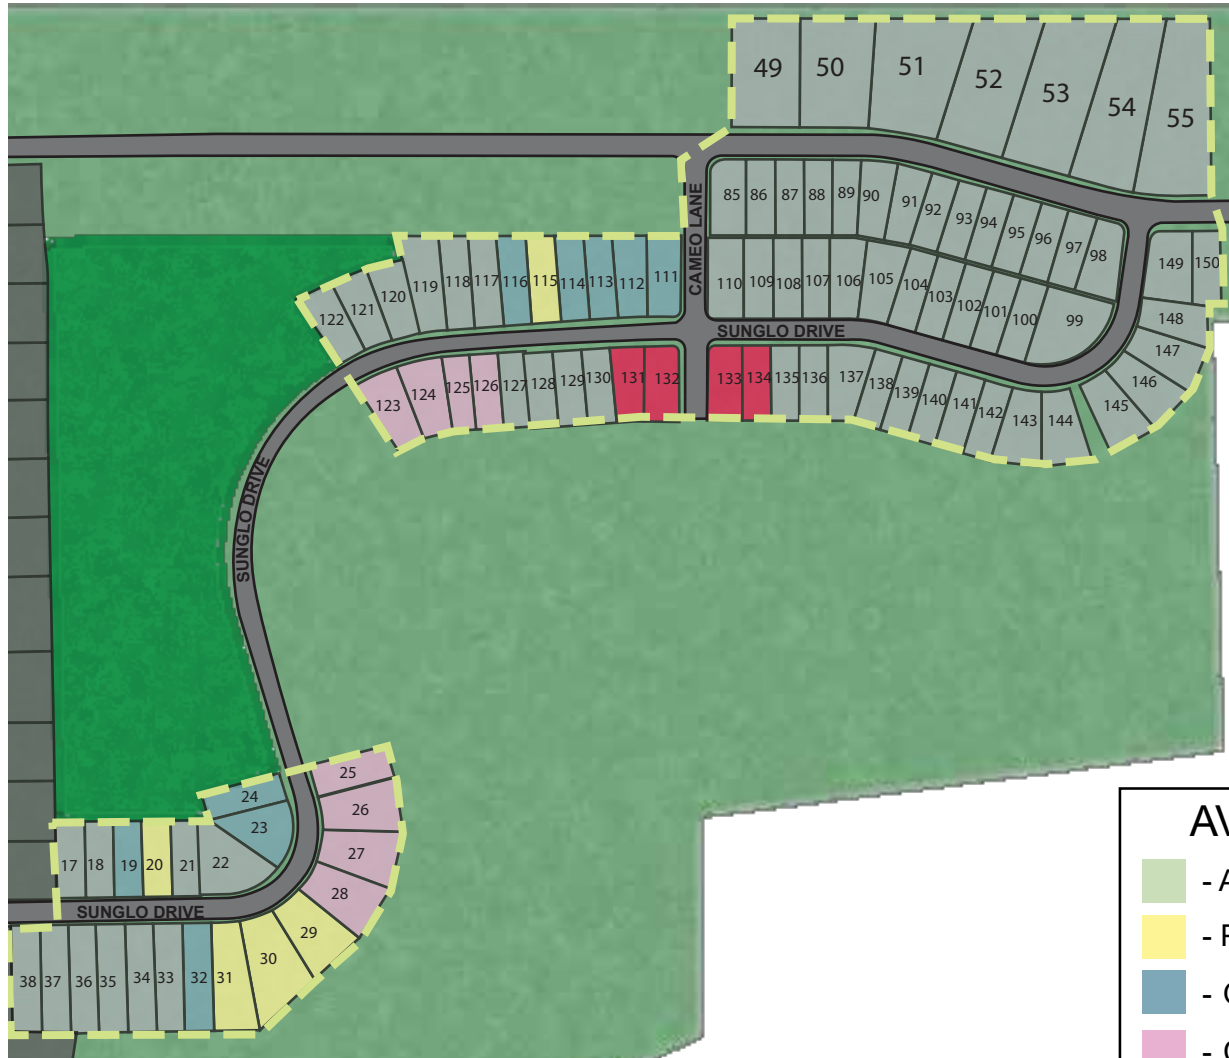

McIntosh Farms II

Phase 2 of 3 - Single Family & Semi-Detached Homes

Design Center: 555 Mountain Home Road, Sinking Spring, PA

www.forino.com

AVAILABILITY KEY

- Available
- Pending/Under Contract
- QUICK DELIVERY
- Coming Soon
- Not Available/Sold
- Off the Market

Please note the map is a drawing of the Community and is used for display purposes only. Subject to Change without notification. Contact a Sales Representative for more information.

McIntosh Farms II

Phase 2 of 3 - Single Family & Semi-Detached Homes

PHASE KEY

 - PHASE II