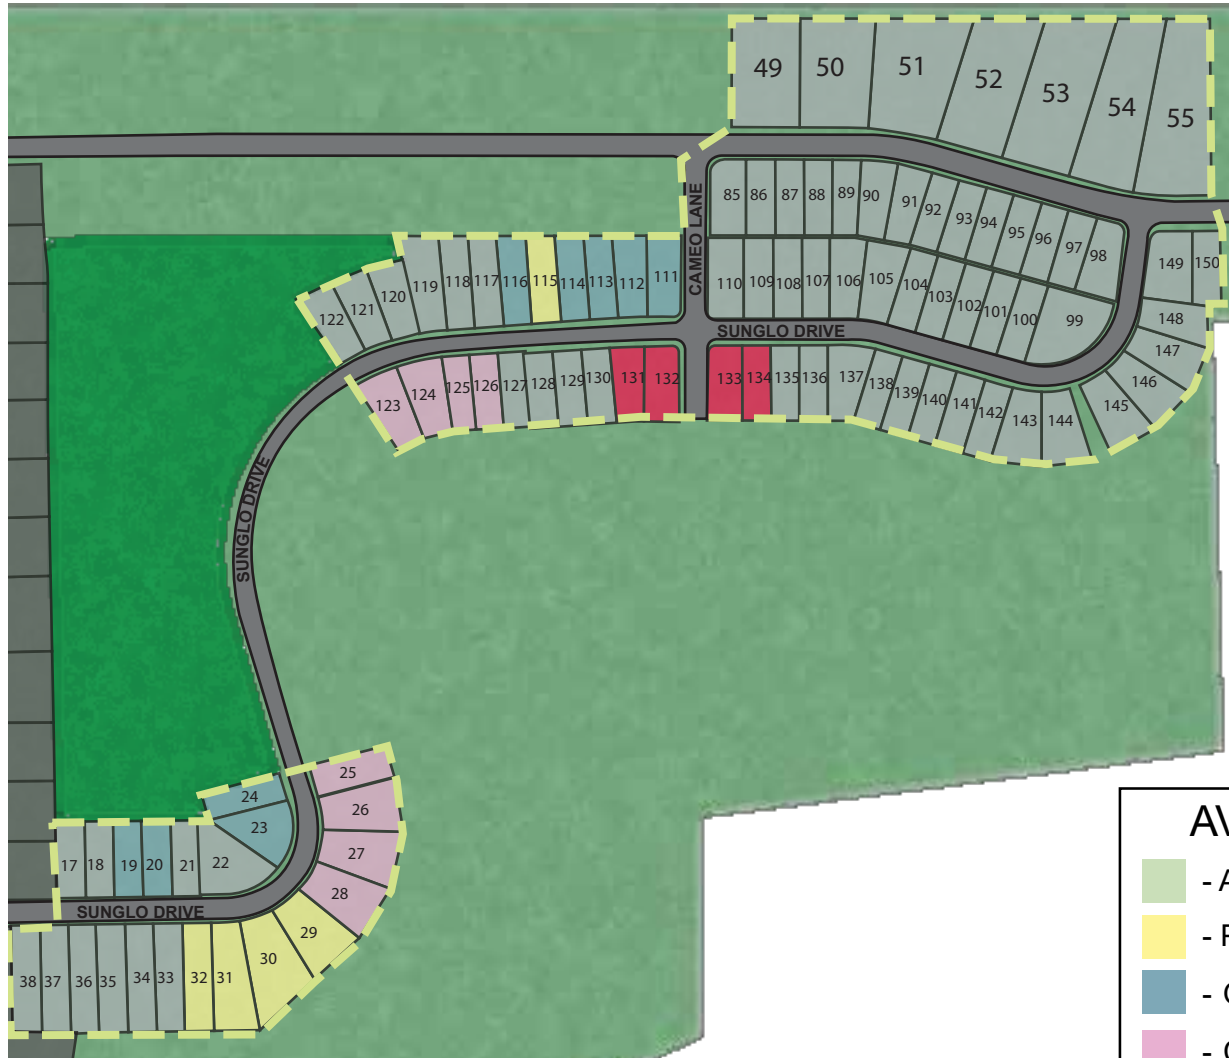

McIntosh Farms II

Phase 2 of 3 - Single Family & Semi-Detached Homes

Design Center: 555 Mountain Home Road, Sinking Spring, PA

www.forino.com

AVAILABILITY KEY

- Available
- Pending/Under Contract
- QUICK DELIVERY
- Coming Soon
- Not Available/Sold
- Off the Market

Please note the map is a drawing of the Community and is used for display purposes only. Subject to Change without notification. Contact a Sales Representative for more information.

McIntosh Farms II

Phase 2 of 3 - Single Family & Semi-Detached Homes

PHASE KEY

 - PHASE II